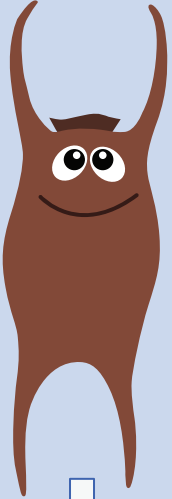

EASTER EGGCASE HUNT

SHARKS

BLACKMOUTH
CATSHARK
Galeus melastomus

SMALLSPOTTED
CATSHARK
Scyliorhinus canicula

NURSEHOUND
Scyliorhinus stellaris

SKATES & RAYS

UNDULATE RAY
Raja undulata

THORNBACK RAY
Raja clavata

SMALL-EYED RAY
Raja microocellata

SPOTTED RAY
Raja montagui

CUCKOO RAY
Leucoraja naevus

STARRY SKATE
Amblyraja radiata

BLONDE RAY
Raja brachyura

BLUE SKATE
Dipturus batis

FLAPPER SKATE
Dipturus intermedius

WHITE SKATE
Rostroraja alba