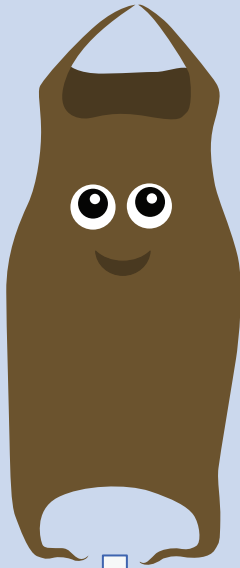

EASTER EGGCASE HUNT

SHARKS

BLACKMOUTH
CATSHARK
Galeus melastomus

SMALLSPOTTED
CATSHARK
Scyliorhinus canicula

NURSEHOUND
Scyliorhinus stellaris

SKATES & RAYS

UNDULATE RAY
Raja undulata

THORNBACK RAY
Raja clavata

SMALL-EYED RAY
Raja microocellata

SPOTTED RAY
Raja montagui

CUCKOO RAY
Leucoraja naevus

STARRY SKATE
Amblyraja radiata

BLONDE RAY
Raja brachyura

BLUE SKATE
Dipturus batis

FLAPPER SKATE
Dipturus intermedius

WHITE SKATE
Rostroraja alba