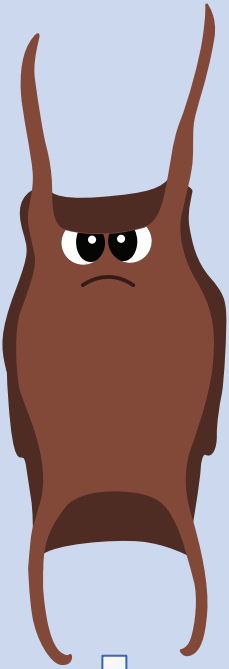

EASTER EGGCASE HUNT

SHARKS

BLACKMOUTH
CATSHARK
Galeus melastomus

SMALLSPOTTED
CATSHARK
Scyliorhinus canicula

NURSEHOUND
Scyliorhinus stellaris

SKATES & RAYS

UNDULATE RAY
Raja undulata

THORNBACK RAY
Raja clavata

SMALL-EYED RAY
Raja microocellata

SPOTTED RAY
Raja montagui

CUCKOO RAY
Leucoraja naevus

STARRY SKATE
Amblyraja radiata

BLONDE RAY
Raja brachyura

BLUE SKATE
Dipturus batis

FLAPPER SKATE
Dipturus intermedius

WHITE SKATE
Rostroraja alba